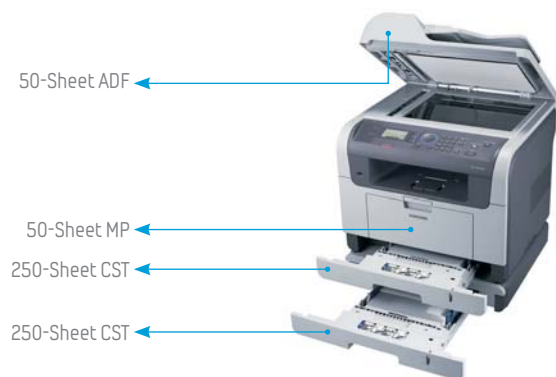

Color scan and send. In addition to 300 x 300 dpi black-and-white faxing, the SCX-5635FN will transmit in full color at up to 200 x 200 dpi resolution.

PC fax-send. Instead of printing a file before faxing it, you can fax the document straight from your computer.

One-touch dialing. The SCX-5635FN features 200 speed-dial locations, and group dialing makes it easy to fax the same document to several machines.

Max memory. A generous 4MB fax memory stores up to 320 pages.

And all the valuable extras.

Direct USB. A direct USB port turns the SCX-5635FN into a self-functioning PC to save time and effort, while letting you print and scan directly with a USB device.

Low cost of ownership. A low 1.6-cent cost per page makes the SCX-5635FN the smartest purchase in the category.

Network synergies. Take advantage of the Ethernet 10/100 Base-TX network connectivity, and the SCX-5635FN becomes an integrated part of your network, delivering extended print, scan and fax functionality. Connect directly with hi-speed USB 2.0 or with optional 802.11 b/g wireless network card.

Robust paper handling. The SCX-5635FN supports up to 550 sheets composed of a 50-sheet multipurpose tray, a 250-sheet standard tray and an optional 250-sheet tray. The SCX-5635FN sets you free from frequent reloading paper and saves you time.

Robust Paper Handling