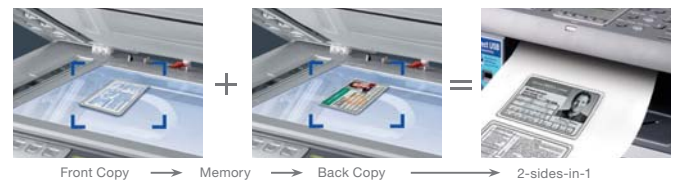

Why wait in line for a bulky copier? Superbly trimmed to fit in smaller spaces, the SCX-5635FN is engineered to help you work better, faster. A newly designed control panel, four-line LCD with backlighting and direct USB port make it easier to get the job done.

A full-featured copier.

Quick, clear copies. Copy speeds of up to 35 copies per minute (cpm) combine with 600 dpi effective resolution to deliver professional-quality duplicates, fast.

Clever features. Easy one-button features that will forever expand your expectations of a copier.

Auto-fit Copying	Poster Printing	Clone Copying	N-up Printing
Easily reduce or enlarge any document to fit perfectly on a single sheet. 	Transform a standard-size original into a multi-page poster. 	Copy a small image several times onto one sheet. 	Reduce one, two, four, six, nine or 16 pages onto a single page.

Exclusive ID card copy. Easily copy the front and back of identification cards, such as medical insurance cards and driver's licenses, onto a single page.

50-sheet automatic document feeder. Instead of copying one page at a time, you can insert a stack of pages, press a button and grab a cup of coffee.

Two-sided output. Combined with the automatic document feeder, automatic duplexing makes it easy to copy two single-sided documents onto a double-sided document, requiring half the paper.

ID Card Copy (2-sided-in-1 Copy)

Simple, intuitive interface. An informative four-line graphic LCD panel and one-touch buttons for frequently used features make all your moves smooth.