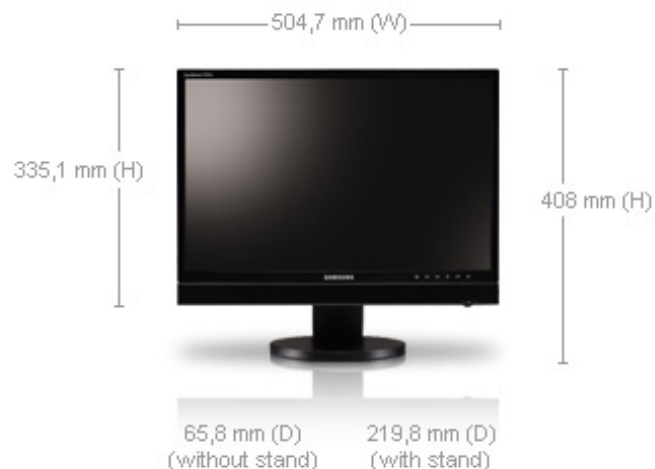

225BW SB

specifications

**Display**

Screen Size	22" wide
Resolution	1680x1050
Brightness	280 cd/m ²
Contrast Ratio	700:1
Response time	5 ms
Viewing Angle(Horizontal/Vertical)	160° / 160°
Color Supported	16.7M

Signal Input

Video Signal	analog RGB, DVI
Sync. Signal	separate H/V, composite , SOG
Connector	D-sub, DVI-D

Power

Power Consumption	55 W
Stand By Power (DPMS)	< 2 W
Type	built-in

Features

Plug & Play	DDC 2B
Multimedia Speakers	comes with the Sound Bar
Special Features	PC: analog, digital mechanical S/W power built-in, MagicBright II, MagicTune Narrow Bezel DVI(HDCP) and comes with the Sound Bar
USB powered hub option	N
Mac compatibility	Y
Wall-Mount	VESA 100mm
TCO	TCO 03
Cabinet Colour	silver / black

Dimension

Product Dimension(With stand, WxHxD)	504.7 x 408 x 219.8 mm
Product Dimension(Without Stand, WxHxD)	504.7 x 335.1 x 65.8 mm
Shipment Dimension(WxHxD)	608 x 484 x 256 mm

Weight

Product Weight	6.9 kg
Shipment Weight	9.4 kg

Stand

Function	Height Adjustable, Swivel, Tilt
Type	best ergonomics HAS (100 mm)

※ Features and specifications are subject to change without prior notification.